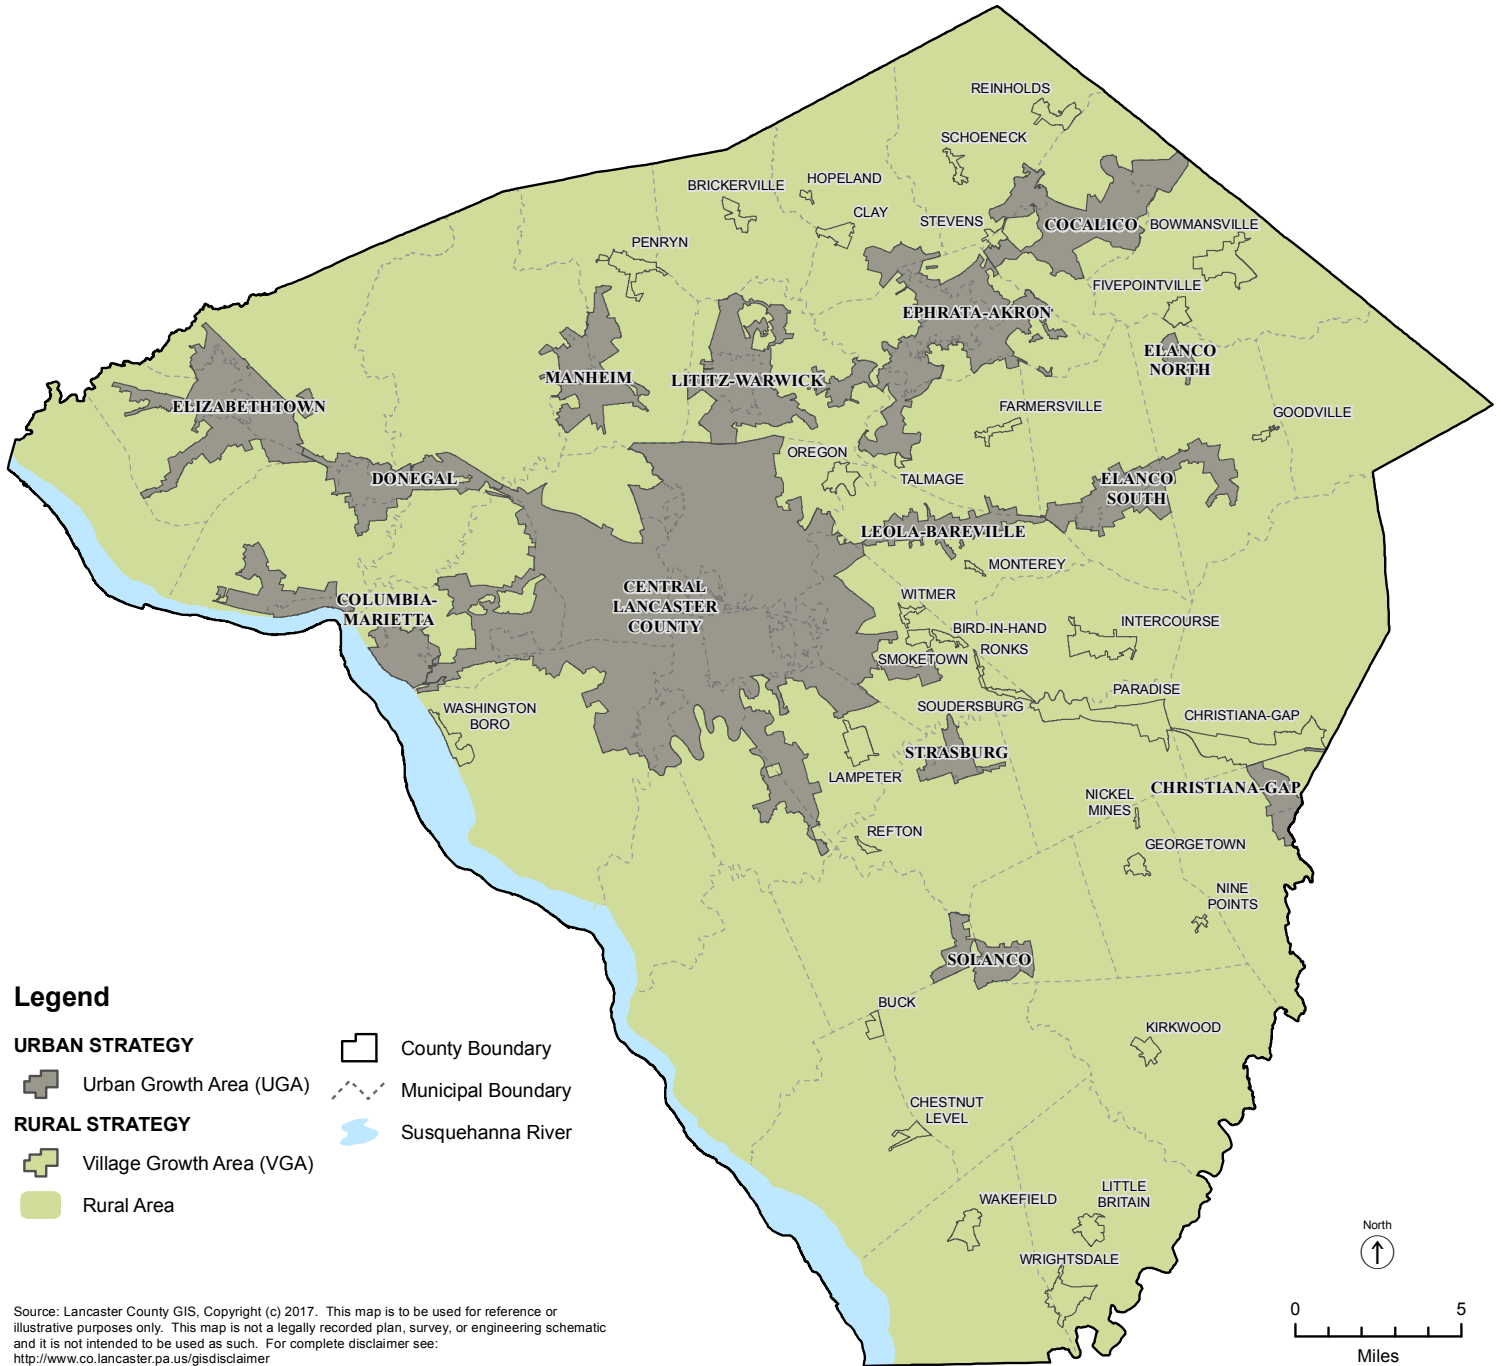

MAP OF UGAs AND VGAs (2015)

Lancaster County, Pennsylvania

MUNICIPALITY BY UGA AND VGA (2015)

Municipalities with:

UGAs
 VGAs only
 no UGAs or VGAs

<i>Municipality</i>	<i>UGA</i>	<i>VGA</i>
Adamstown	Cocalico	–
Akron	Ephrata-Akron	–
Bart	–	Georgetown Nickel Mines Nine Points
Brecknock	–	Bowmansville Fivepointville
Caernarvon	–	–
Christiana	Christiana-Gap	–
Clay	Ephrata-Akron	Clay Hopeland
Colerain	–	Kirkwood
Columbia	Columbia-Marietta	–
Conestoga	–	–
Conoy	–	–
Denver	Cocalico	–
Drumore	–	Buck Chestnut Level
Earl	Elanco South	–
East Cocalico	Cocalico	Stevens
East Donegal	Columbia-Marietta Donegal	–
East Drumore	–	–
East Earl	Elanco North Elanco South	Goodville
East Hempfield	Central Lancaster County	–
East Lampeter	Central Lancaster County	Bird-in-Hand Ronks Smoketown Soudersburg Witmer
East Petersburg	Central Lancaster County	–
Eden	Solanco	–
Elizabeth	–	Brickerville
Elizabethtown	Elizabethtown	–
Ephrata Borough	Ephrata-Akron	–
Ephrata Township	Ephrata-Akron	–
Fulton	–	Wakefield Wrightsdale
Lancaster City	Central Lancaster County	–
Lancaster Township	Central Lancaster County	–